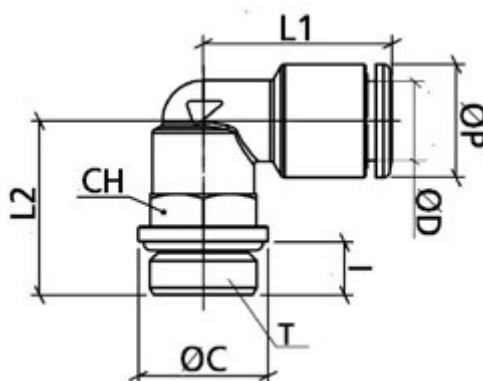

Article number: 589OTRL08G02

Description: Metal Push-in fitting, elbow,  $\varnothing 8$  / G1/4", w. o-ring  
Type: OTRL08G02, Nickel plated brass

## Measures

= 8

= G1/4"

= 14

= 16

= 6.5

= 23

= 21.5

= 13

Weight = 24